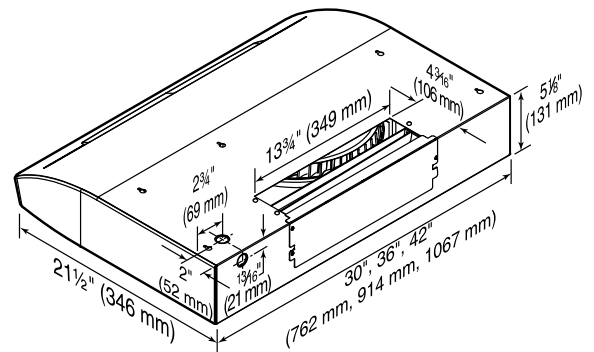

### Range Hood Specifications

WIDTH	STAINLESS STEEL	WHITE	BLACK	BLOWER	VOLTS	AMPS	NORMAL+ SETTING CFM/SONES	HIGH+ SETTING CFM/SONES	BOOST+ MODE CFM/SONES	DUCT*
30"	E66130SS	E66130WH	E66130BL	Internal	120	2.4	120/0.4	290/2.5	550/8.5	3¼" x 14"
36"	E66136SS	E66136WH	E66136BL	Internal	120	2.4	120/0.4	290/2.5	550/8.5	3¼" x 14"
42"	E66142SS	-	-	Internal	120	2.4	120/0.4	290/2.5	550/8.5	3¼" x 14"